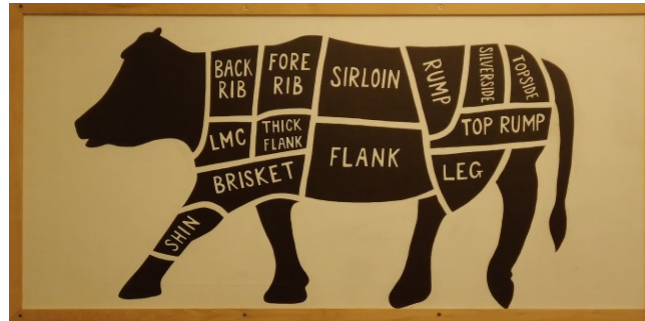

Christmas Orders

We will take Christmas orders up to Thursday 8th December. We will require a non-refundable deposit of 50% of the estimated order value at time of placing the order, as we have a long lead time on Christmas meat and all birds are killed to order.

We will have our usual wonderful turkeys and other poultry from Woolley Park Farm in Bradford on Avon. The minimum turkey size we are offering, as last year, is 5kg. Woolley Park do their best, but please be prepared for a bird up to 0.5kg bigger or smaller than your chosen size. Please order to the nearest kg.

If 5kg is too big for you, how about a turkey breast joint, large chicken, pheasant or duck? Free range Cotswold Chickens are another option, which serve 4 to 6 very well

If you want a particular beef joint, please order as early as you can as we have limited supplies.

Orders may be collected from Tuesday 21 December.

Happy Christmas!

Stourhead Farm Shop
High Street
Stourton
Wilts
BA12 6QF

Follow signs to National Trust Stourhead

Ample free parking for customers in front of shop

Open daily except Sundays throughout the year
(closed from 25th Dec to 6th Jan)

Tel: 01747 841164

Email: shop@stourhead.com

www.stourhead.com

*Stourhead Farm Shop is an independent business
owned by local farmers Steve and Louise Harris,
and Nick and Sara Hoare*

STOURHEAD
• FARM SHOP •

CHRISTMAS 2021

Last Orders: Thursday 8th December

Christmas Week opening times;

Sun 19th December: Closed

Mon 20st December: 10.00 - 4.00

Tue 21nd December: 10.00 - 4.00

Wed 22rd December: 10.00 - 4.00

Thu 23th December: 9.00 - 4.00

Fri 24th December 9.00 - 12.00

We re-open at 10.00 on Friday 7th January 2022.